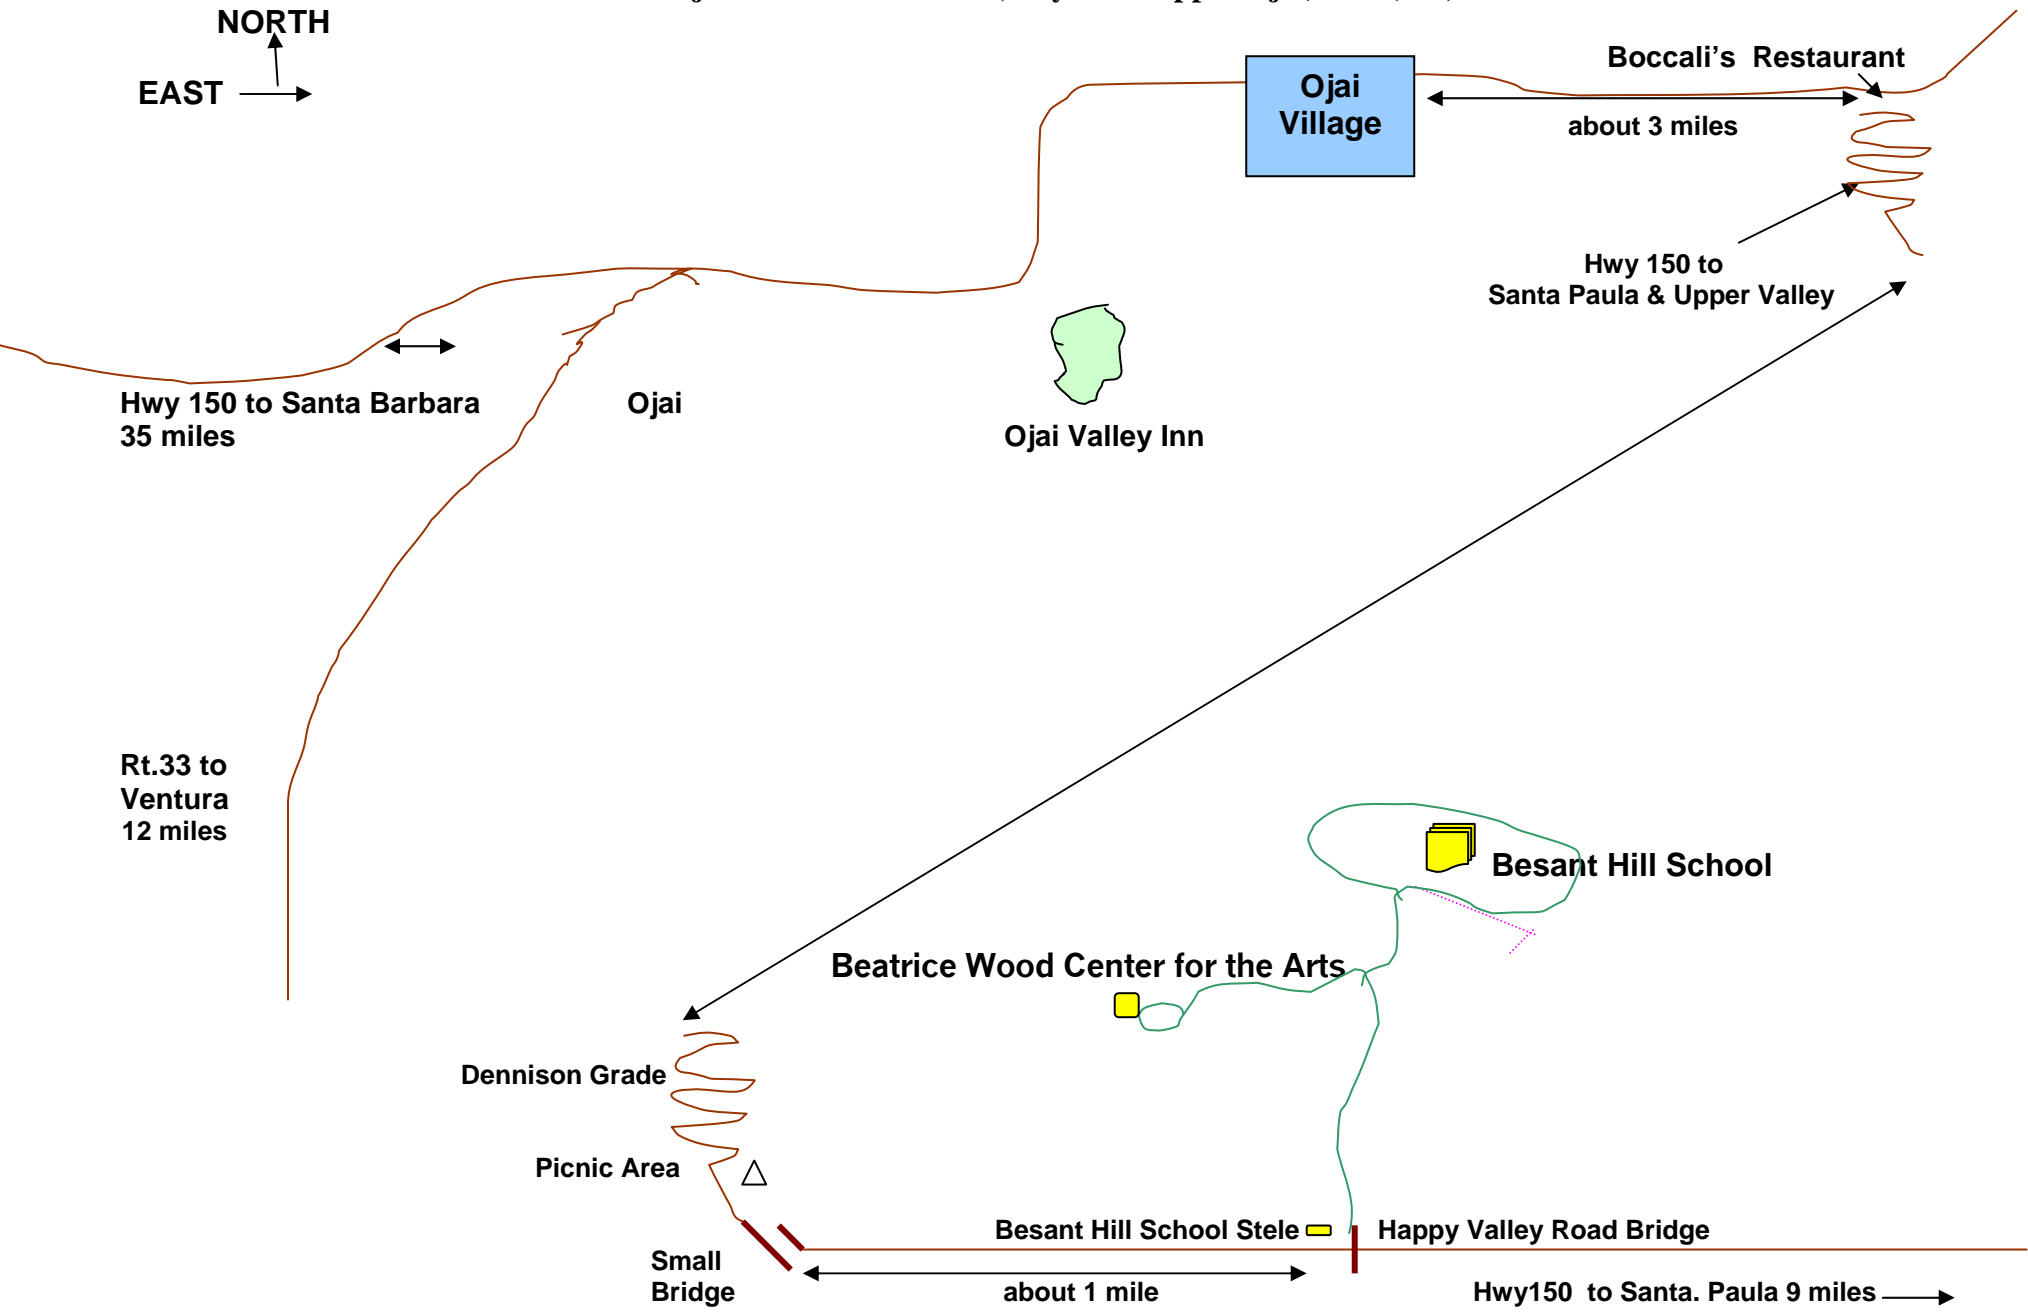

# BEATRICE WOOD CENTER FOR THE ARTS

8585 Ojai-Santa Paula Road (Hwy 150 - Upper Ojai) Tel: (805) 646-3381

NORTH  
EAST

Hwy 150 to Santa Barbara  
35 miles

Rt.33 to  
Ventura  
12 miles

Ojai

Ojai Valley Inn

Ojai  
Village

Boccali's Restaurant

about 3 miles

Hwy 150 to  
Santa Paula & Upper Valley

Besant Hill School

Beatrice Wood Center for the Arts

Dennison Grade

Picnic Area

Small  
Bridge

Besant Hill School Stele

about 1 mile

Happy Valley Road Bridge

Hwy150 to Santa. Paula 9 miles

### **Directions from Ojai Village:**

1. East on Hwy 150. Three miles to (*landmark*) Bocalis restaurant.
2. Right fork up Dennison Grade, past picnic area, small bridge.
3. Prepare for left turn one mile beyond bridge. (*Watch for fast oncoming traffic*)
4. (*landmark*) On left, walnut trees - Stele stone sign that reads: BESANT HILL SCHOOL
5. Left onto Happy Valley Road. Take first left fork up hill to: “Beatrice Wood Center for the Arts.”
6. Follow signs to parking area.